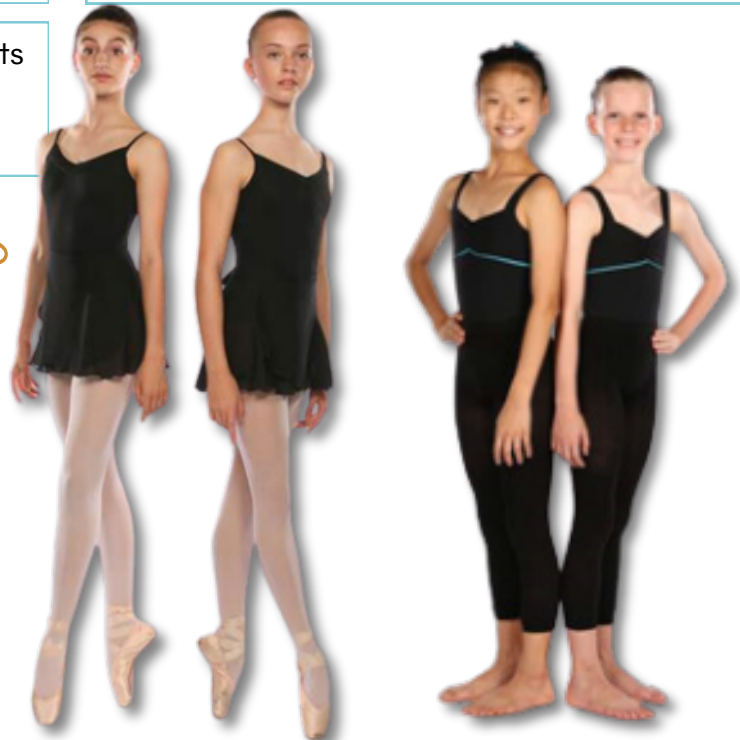

[CLICK HERE TO ENROL NOW](#)